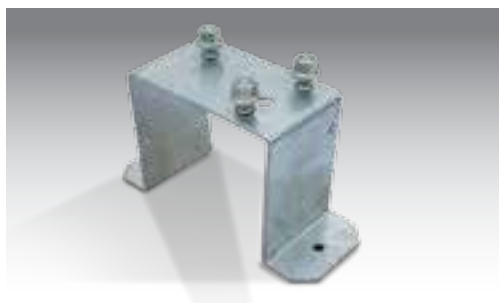

## Tarpaulins

Flat cover (available in various colours depending on model), also with mounted drop side extension

Spare wheel holder mounted on drawbar (only for longer drawbars)

Flat cover version with side rail (incl. front and rear rail)