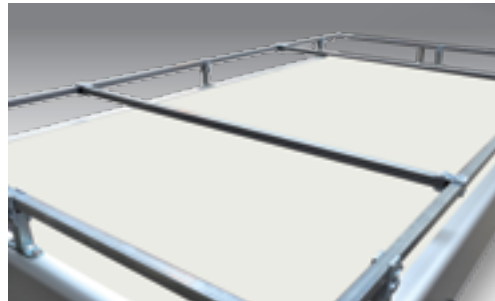

## Body

Drop wall attachment 350 mm (300 mm for Startrailer)

H-frame

Wood/aluminium cover for basic drop wall

Front flap

Crossbar for bicycle stands (2 pcs., loose)

Bicycle stand with lockable bracket (1 x) for wood/aluminium covers