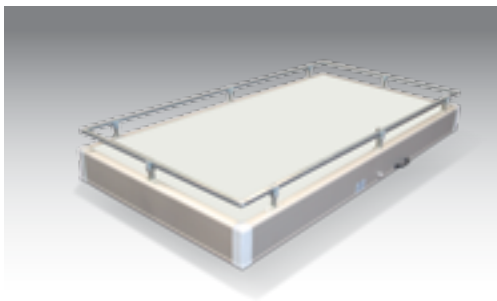

## Body

Drop wall attachment 350 mm (300 mm for Startrailer)

H-frame

Wood/aluminium cover for basic drop wall

Front flap

Crossbar for bicycle stands (2 pcs., loose)

Bicycle stand with lockable bracket (1 x) for wood/aluminium covers