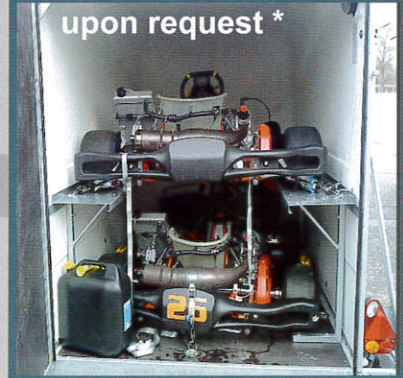

# Box Van Debon ACCESSORIES

Lateral door

Lateral flap

prop stand

Spare wheel

+ bracket

Alu rims 14'

Interior fittings

upon request \*

Frame inside

Special decor

Loading ramp

Steady Stand galvanised

your dealer

\* For further information, please feel free to contact your local debon dealer.